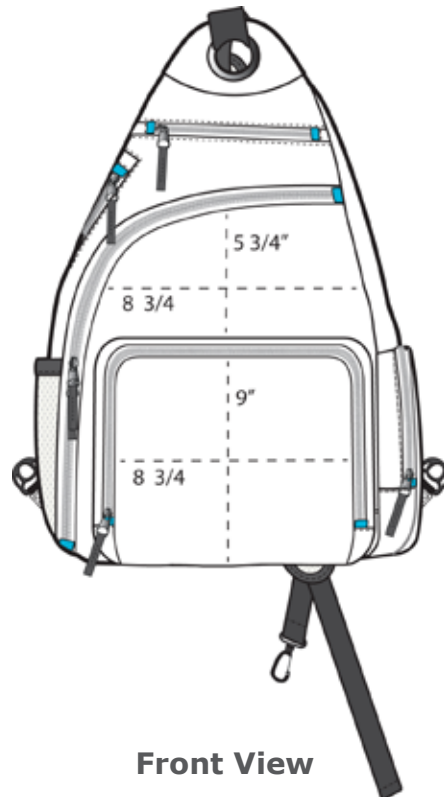

PORT AUTHORITY®

Port Authority® Sling Pack BG112

Our Sling Pack gives you quick access thanks to its single strap design that moves easily from your back to your chest. The teardrop shape positions weight behind your shoulder for comfortable carrying.

- 1,680 denier ballistic polyester
- Detachable, adjustable padded shoulder strap with detachable cell phone pocket
- Two storage compartments with zippered side entries
- Large zippered pocket
- Large front zippered pocket with organization panel and key fob
- Water bottle holder
- Side zippered pocket
- Dimensions: 21.5"h x 13.5"w x 6.25"d; Approx. 1,814 cubic inches

Note: Bags not intended for use by children 12 and under. Includes a California Prop 65 and social responsibility [hangtag](#).

COLOR

Black
PMS 426 C

Chili Red
PMS 201 C

Dark Slate
PMS 432 C

Snorkel Blue
PMS 7686 C

Note: Best graphic placement should be per the embellisher/screen printer recommendations.